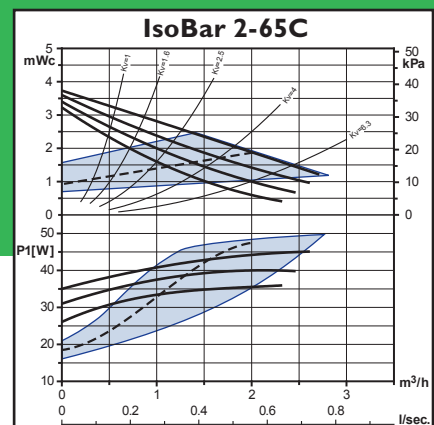

IsoBar self-regulating circulators from Smedegaard are the answer to energy waste and velocity noise in heating installations. The IsoBar circulator is automatically self-adjusting in relation to the requirement of the installation. IsoBar circulators are designed with the Smedegaard I-2-3 motors, providing economic, environmental and technical advantages.