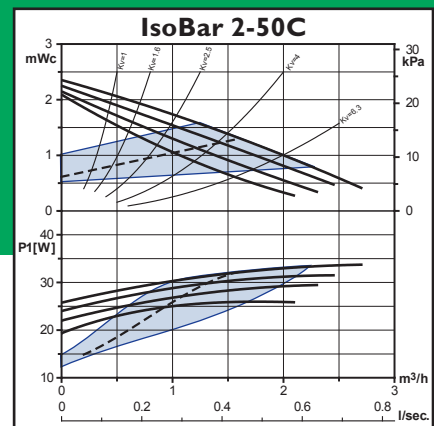

IsoBar self-regulating circulators from Smedegaard are the answer to energy waste and velocity noise in heating installations. The IsoBar circulator is automatically self-adjusting in relation to the requirement of the installation. IsoBar circulators are designed with the Smedegaard I-2-3 motors, providing economic, environmental and technical advantages.