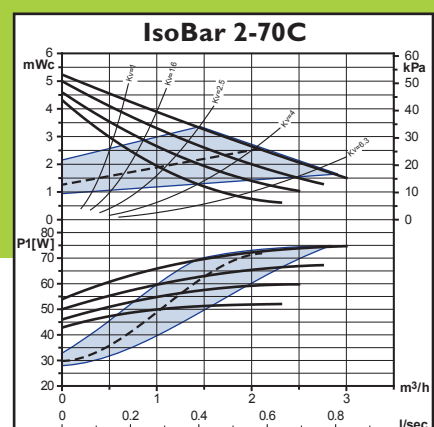

IsoBar self-regulating circulators from Smedegaard are the answer to energy waste and velocity noise in heating installations. The IsoBar circulator is automatically self-adjusting in relation to the requirement of the installation. IsoBar circulators are designed with the Smedegaard I-2-3 motors, providing economic, environmental and technical advantages.